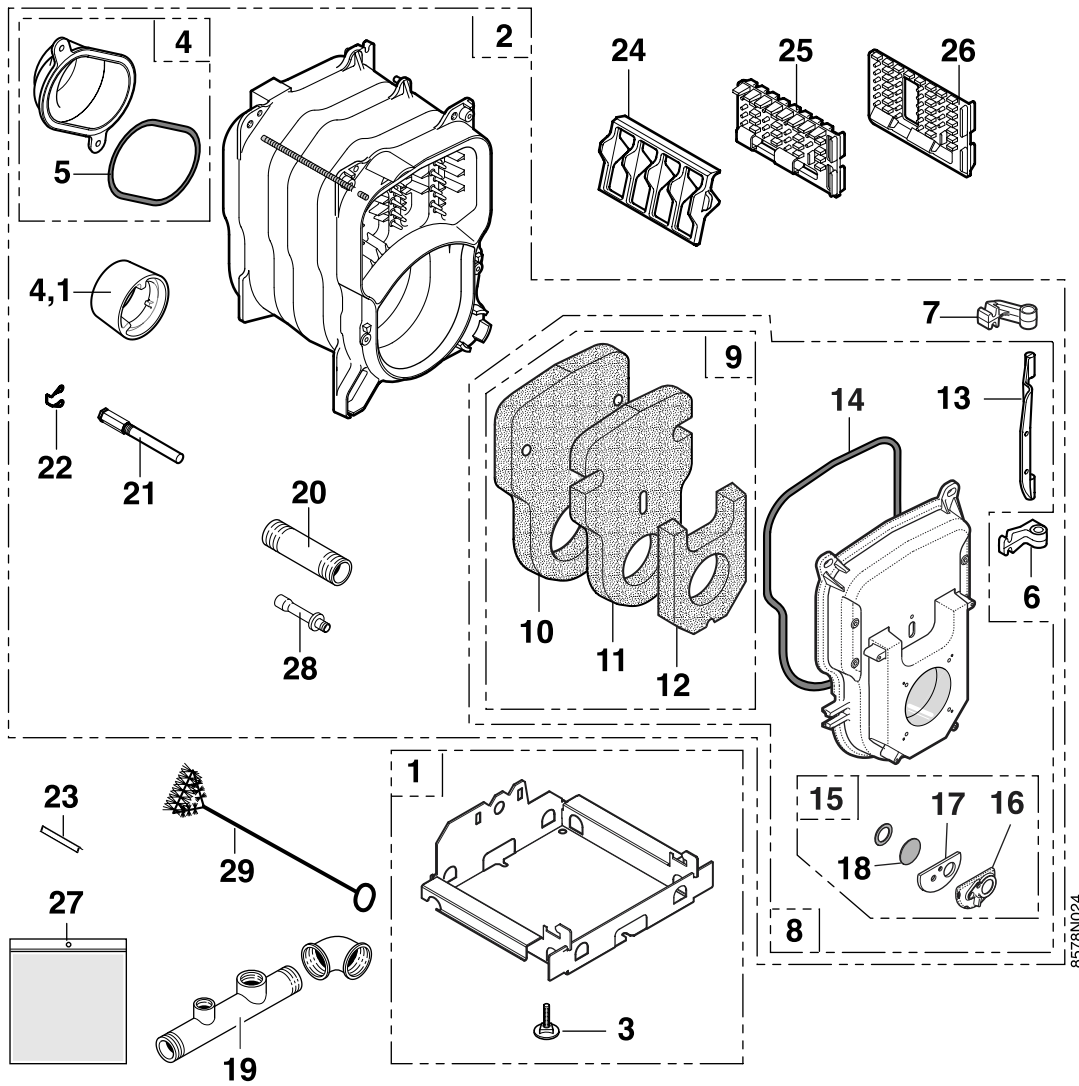

BOILER BODY

85781N024

CASING + INSULATION

8575N106B

Ref.	Code no.	DESCRIPTION
BOILER BODY		
1	8575-8815	Complete base, 3 sections
1	8575-8816	Complete base, 4 sections
1	8575-8817	Complete base, 5 sections
1	8575-8818	Complete base, 6 sections
2	8578-0200	Complete boiler body, 3 sections
2	8578-0201	Complete boiler body, 4 sections
2	8578-0202	Complete boiler body, 5 sections
2	8578-0203	Complete boiler body, 6 sections
3	9786-0646	Adjustable foot
4	8575-8975	Complete GT 120 A nozzle
5	8199-0026	6" ø ring of nozzle
6	8199-0203	Lower hinge
7	8199-0204	Upper hinge
8	8575-8919	Complete burner door
9	8575-5524	Burner door insulation
10	9425-0247	Rear door insulation
11	9425-0246	Intermediate door insulation
12	9425-0245	Front door insulation
13	8199-0207	Pin for burner door
14	9508-6032	Silicone fibreglass seal
15	8575-8925	Complete inspection window
16	8575-0004	Rose
17	9425-0234	Insulation for rose
18	9758-0027	Inspection window
19	9754-9101	Discharge header
20	9754-9102	Outlet / inlet tube
21	9536-1215	Thimble tube
22	9758-1286	Thimble tube spring
23	9536-5613	Divider for thimble tube
24	8199-0015	Left-hand baffle
25	8199-0016	Middle baffle
26	8199-0017	Right-hand baffle
27	8199-8983	Bag of fasteners for body
28	9754-9103	Draining tube
	9508-6036	Silicone-Thermocord ø 8 mm
MISCELLANEOUS		
29	9696-0223	Brush
INSULATING MATERIAL		
30	8575-5509	Complete body insulation, 3 sections
30	8575-5510	Complete body insulation, 4 sections
30	8575-5511	Complete body insulation, 5 sections
30	8575-5512	Complete body insulation, 6 sections